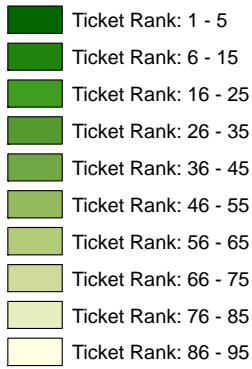

## County Color Legend

1 - 5 collected the most tickets

See County Color Legend above

County's with the 2010 ticket ranks of 1 - 5 collected 41.14 percent of all of the tickets collected from January 1, 2010 through December 31, 2010.

County's with the 2010 ticket ranks of 86 - 95 collected 0.39 percent of all of the tickets collected from January 1, 2010 through December 31, 2010.