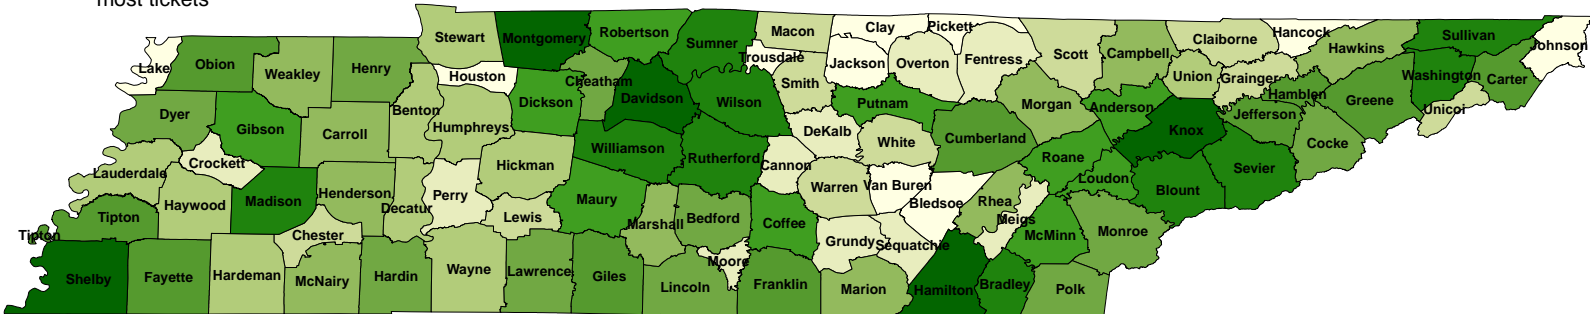

## County Color Legend

# Tennessee

## Tennessee One Call System, Inc / Tennessee811 2010 Ticket Distribution by County Map

This map displays the distribution of tickets received by Tennessee One Call System, Inc for Tennessee in 2010. The distribution of tickets is based on ranking each county by the ticket volume it received from January 1, 2010 through December 31, 2010.

1 - 5 collected the most tickets